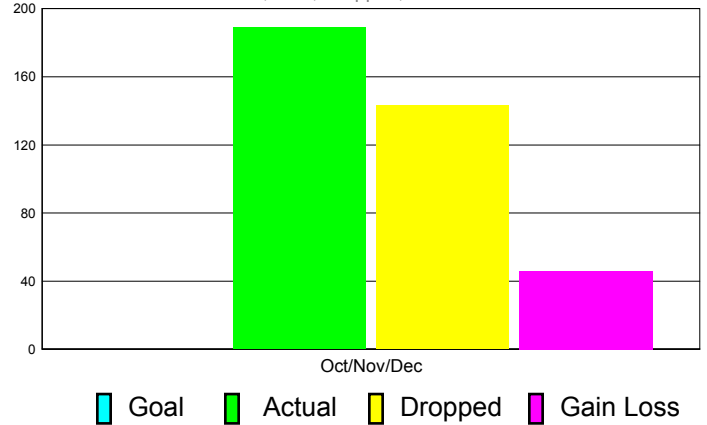

Club Results 2011-2012

Goal, New, Dropped, Gain/Loss

MEMBERSHIP

**Membership Results
2011-2012**

**Membership
2010-2011**

Month	Net Memb Goal	Actual New Memb	Actual Dropped Memb	Gain/Loss of Memb	Gain/ Loss of Memb
Oct/Nov/Dec	0	189	143	46	77
Totals	0	189	143	46	77

Membership Results 2011-2012

Goal, New, Dropped, Gain/Loss

Comparison of Club Gain/Loss

Current Year Compared to the Previous Year

Comparison of Membership Gain/Loss

Current Year Compared to the Previous Year