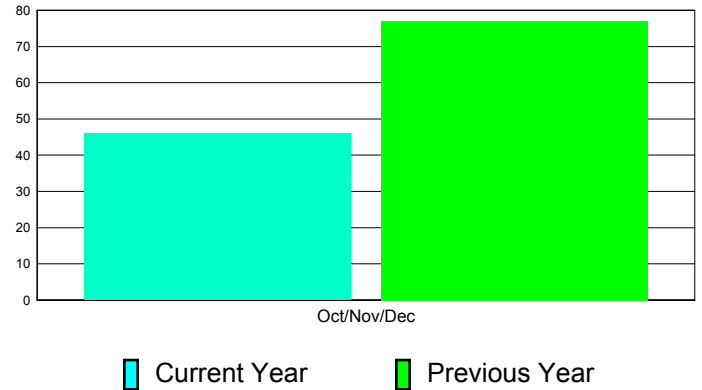

Membership Results 2011-2012

Goal, New, Dropped, Gain/Loss

Comparison of Club Gain/Loss

Current Year Compared to the Previous Year

Comparison of Membership Gain/Loss

Current Year Compared to the Previous Year