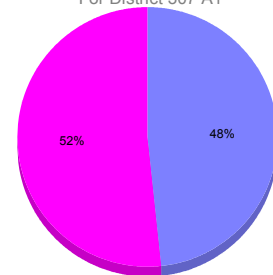

Membership Results 2011-2012

Goal, New, Dropped, Gain/Loss

Comparison of Club Gain/Loss

Current Year Compared to the Previous Year

Comparison of Membership Gain/Loss

Current Year Compared to the Previous Year

YTD Status Quo Clubs 2010-2011

Status Quo Clubs Compared to Status Quo Members

Gender Comparison 2010-2011

For District 307 A1

Oct/Nov/Dec
■ Male ■ Female