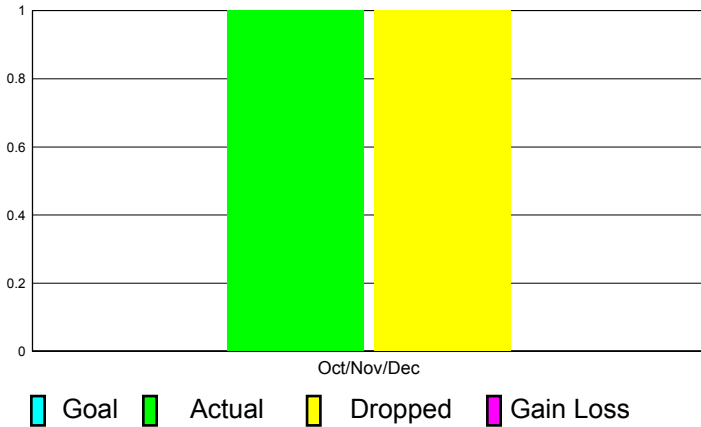

GMT Reports for District (or Undistricted) **District 307 A1**

GMT: Doctor DATUK K NAGARATN. Location: INDONESIA

GMT CA: 7

CLUBS

**Club Results
2011-2012**

**Clubs
2010-2011**

Month	New Club Goal	Actual New Clubs	Actual Dropped Clubs	Gain/Loss of Clubs	Gain/Loss of Clubs
Oct/Nov/Dec	0	1	1	0	0
Totals	0	1	1	0	0

Club Results 2011-2012

Goal, New, Dropped, Gain/Loss

MEMBERSHIP

**Membership Results
2011-2012**

**Membership
2010-2011**

Month	Net Memb Goal	Actual New Memb	Actual Dropped Memb	Gain/Loss of Memb	Gain/ Loss of Memb
Oct/Nov/Dec	0	189	143	46	77
Totals	0	189	143	46	77